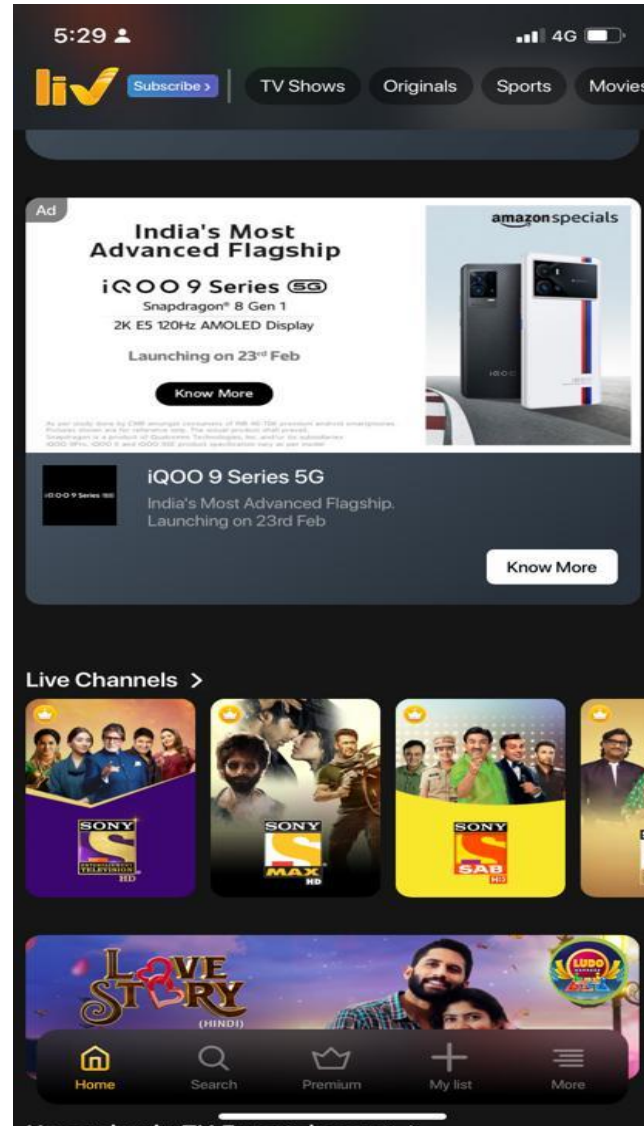

COMPOSITE

Composite Ad	Specifications
App	
Dimension	640x360
Weight	Within 100kb
File Type	JPEG
Web	
Dimension	557x239
Weight	Within 100kb
File Type	JPEG
Logo	Specifications
Dimension	90x90
Weight	Within 100kb
File Type	JPEG
Text Elements	Example
Headline (Max 25 Characters)	SonyLIV
Body (Max 90 Characters)	We Live to Entertain
CTA (Max 15 Characters)	Watch Now