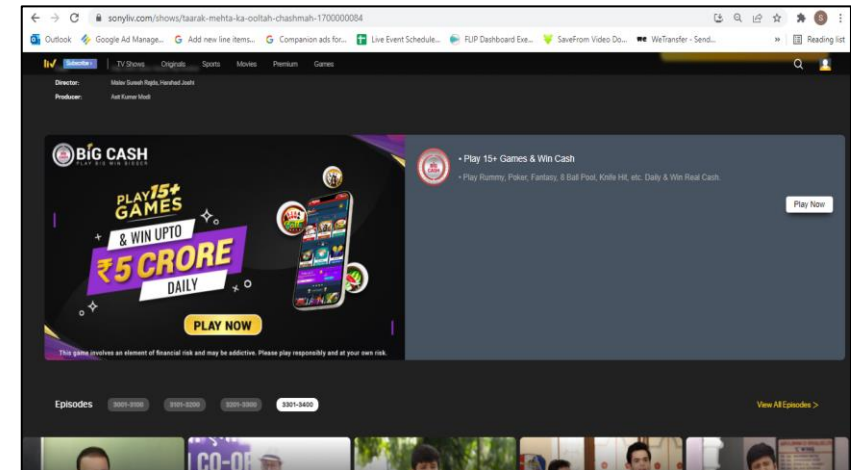

COMPOSITE

Composite Ad	Specifications
App	
Dimension	640x360
Weight	Within 100kb
File Type	JPEG
Web	
Dimension	557x239
Weight	Within 100kb
File Type	JPEG
Logo	Specifications
Dimension	90x90
Weight	Within 100kb
File Type	JPEG
Text Elements	Example
Headline (Max 25 Characters)	SonyLIV
Body (Max 90 Characters)	We Live to Entertain
CTA (Max 15 Characters)	Watch Now