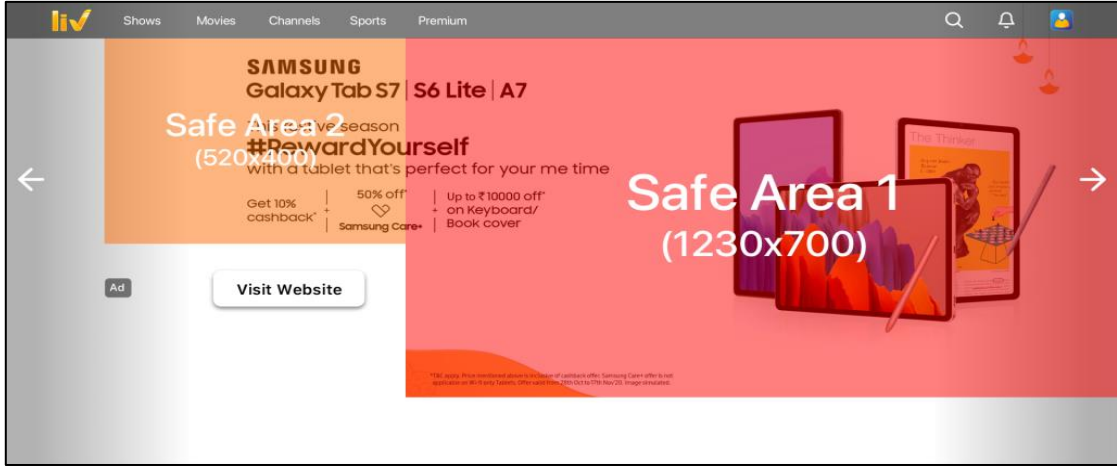

SAFE AREA

Web